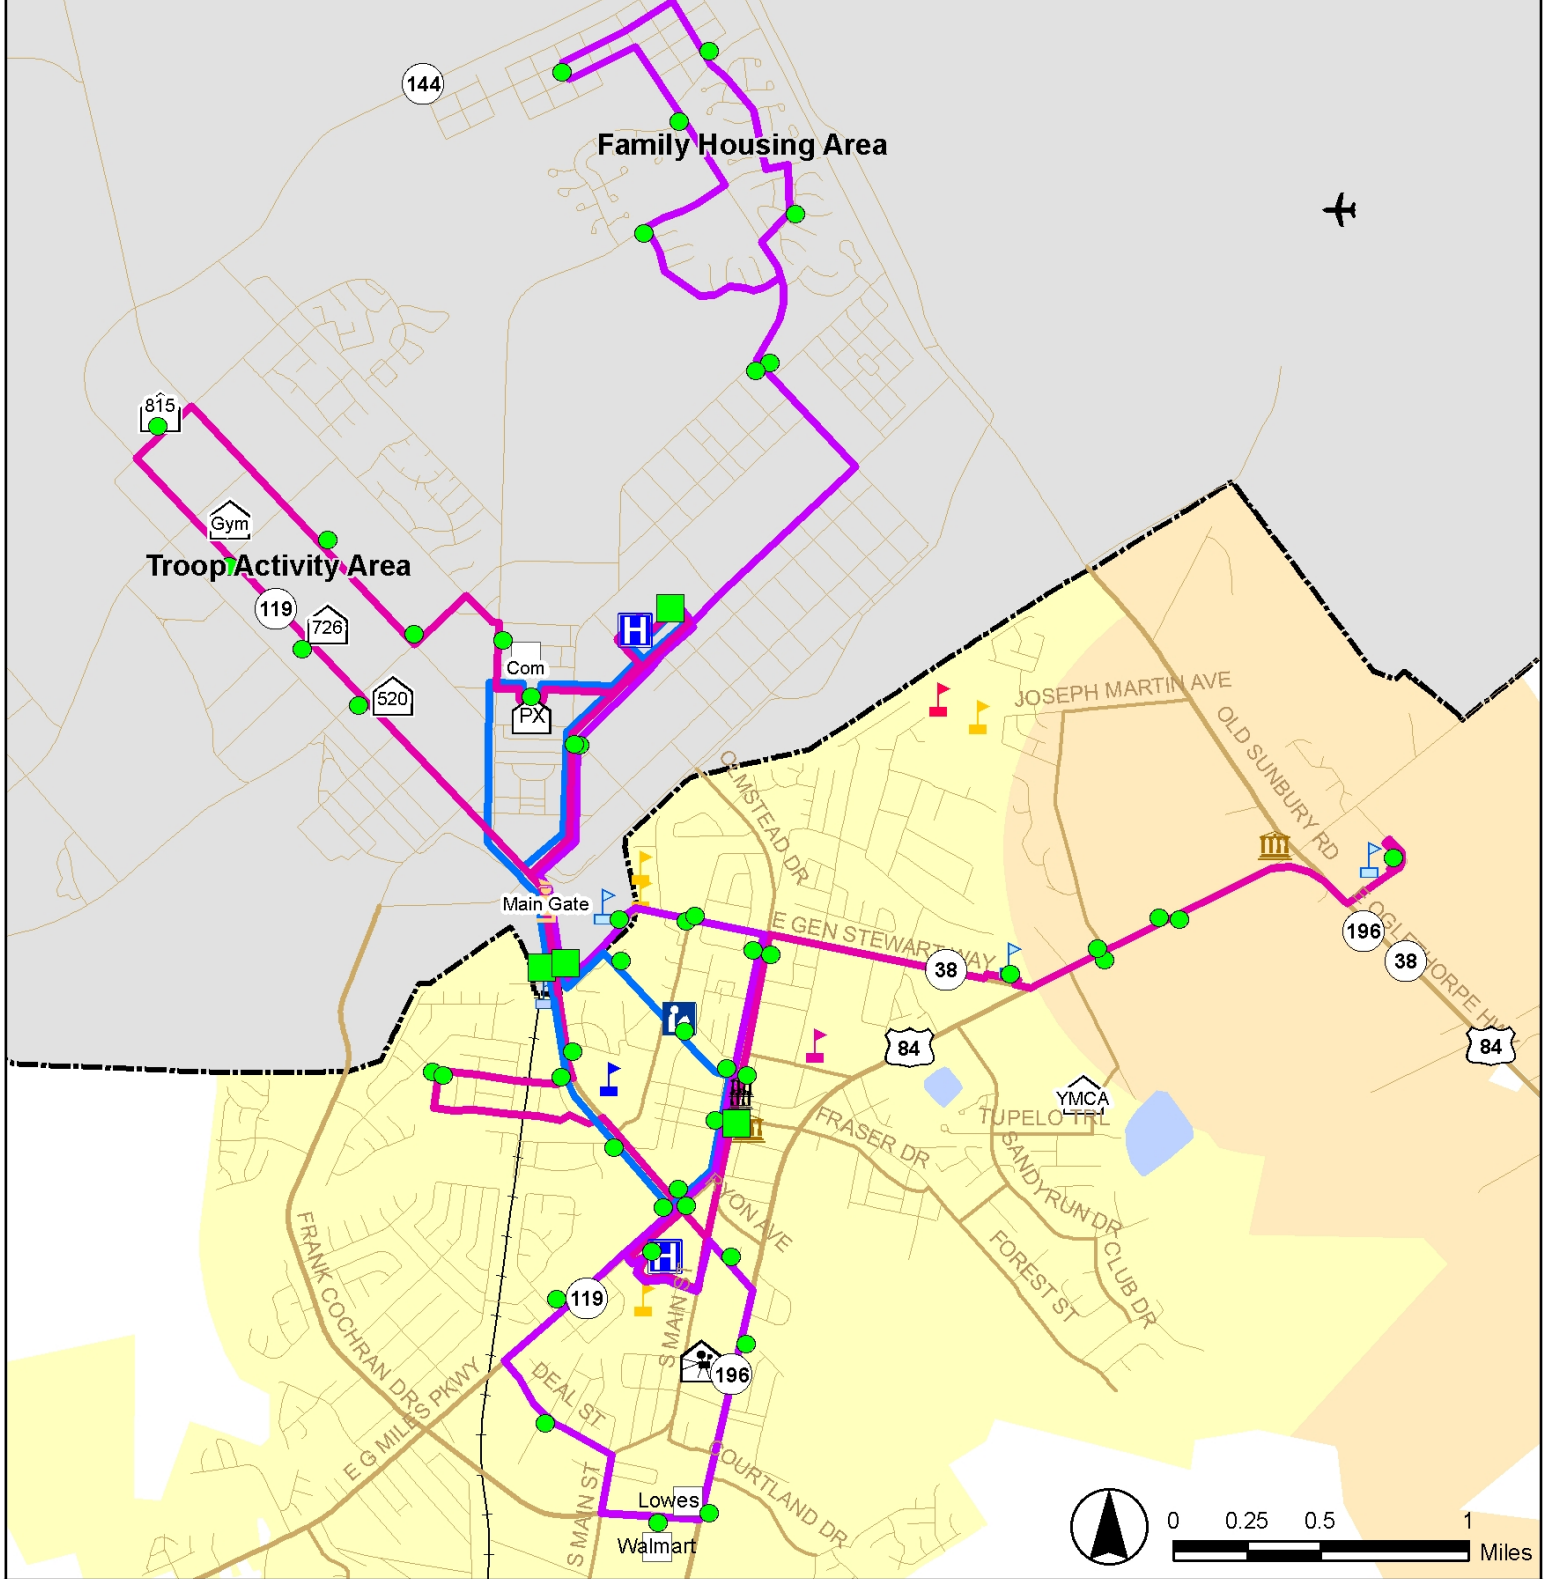

# Proposed Transit Routes

Proposed Transit Stops Destinations		City Hall		Schools		Airport	
	Stop		City Hall		Pre School; Elementary		Fort Stewart
	Transfer Location		Court House		Middle		Railroad
	North Route		Library		Middle-High	<b>Incorporated Area</b>	
	Shuttle		Hospital		High		Flemington
	South Route		Movie Theater		College		Hinesville
	Troop Destination						
	Retail						
	Main Gate						
	Post Exchange						
	Movie Theater						

Source: RS&H, Hinesville GIS Office, Fort Stewart, Liberty County Transit Implementation Study

**DRAFT**  
as of 11/29/07  
For discussion purposes only