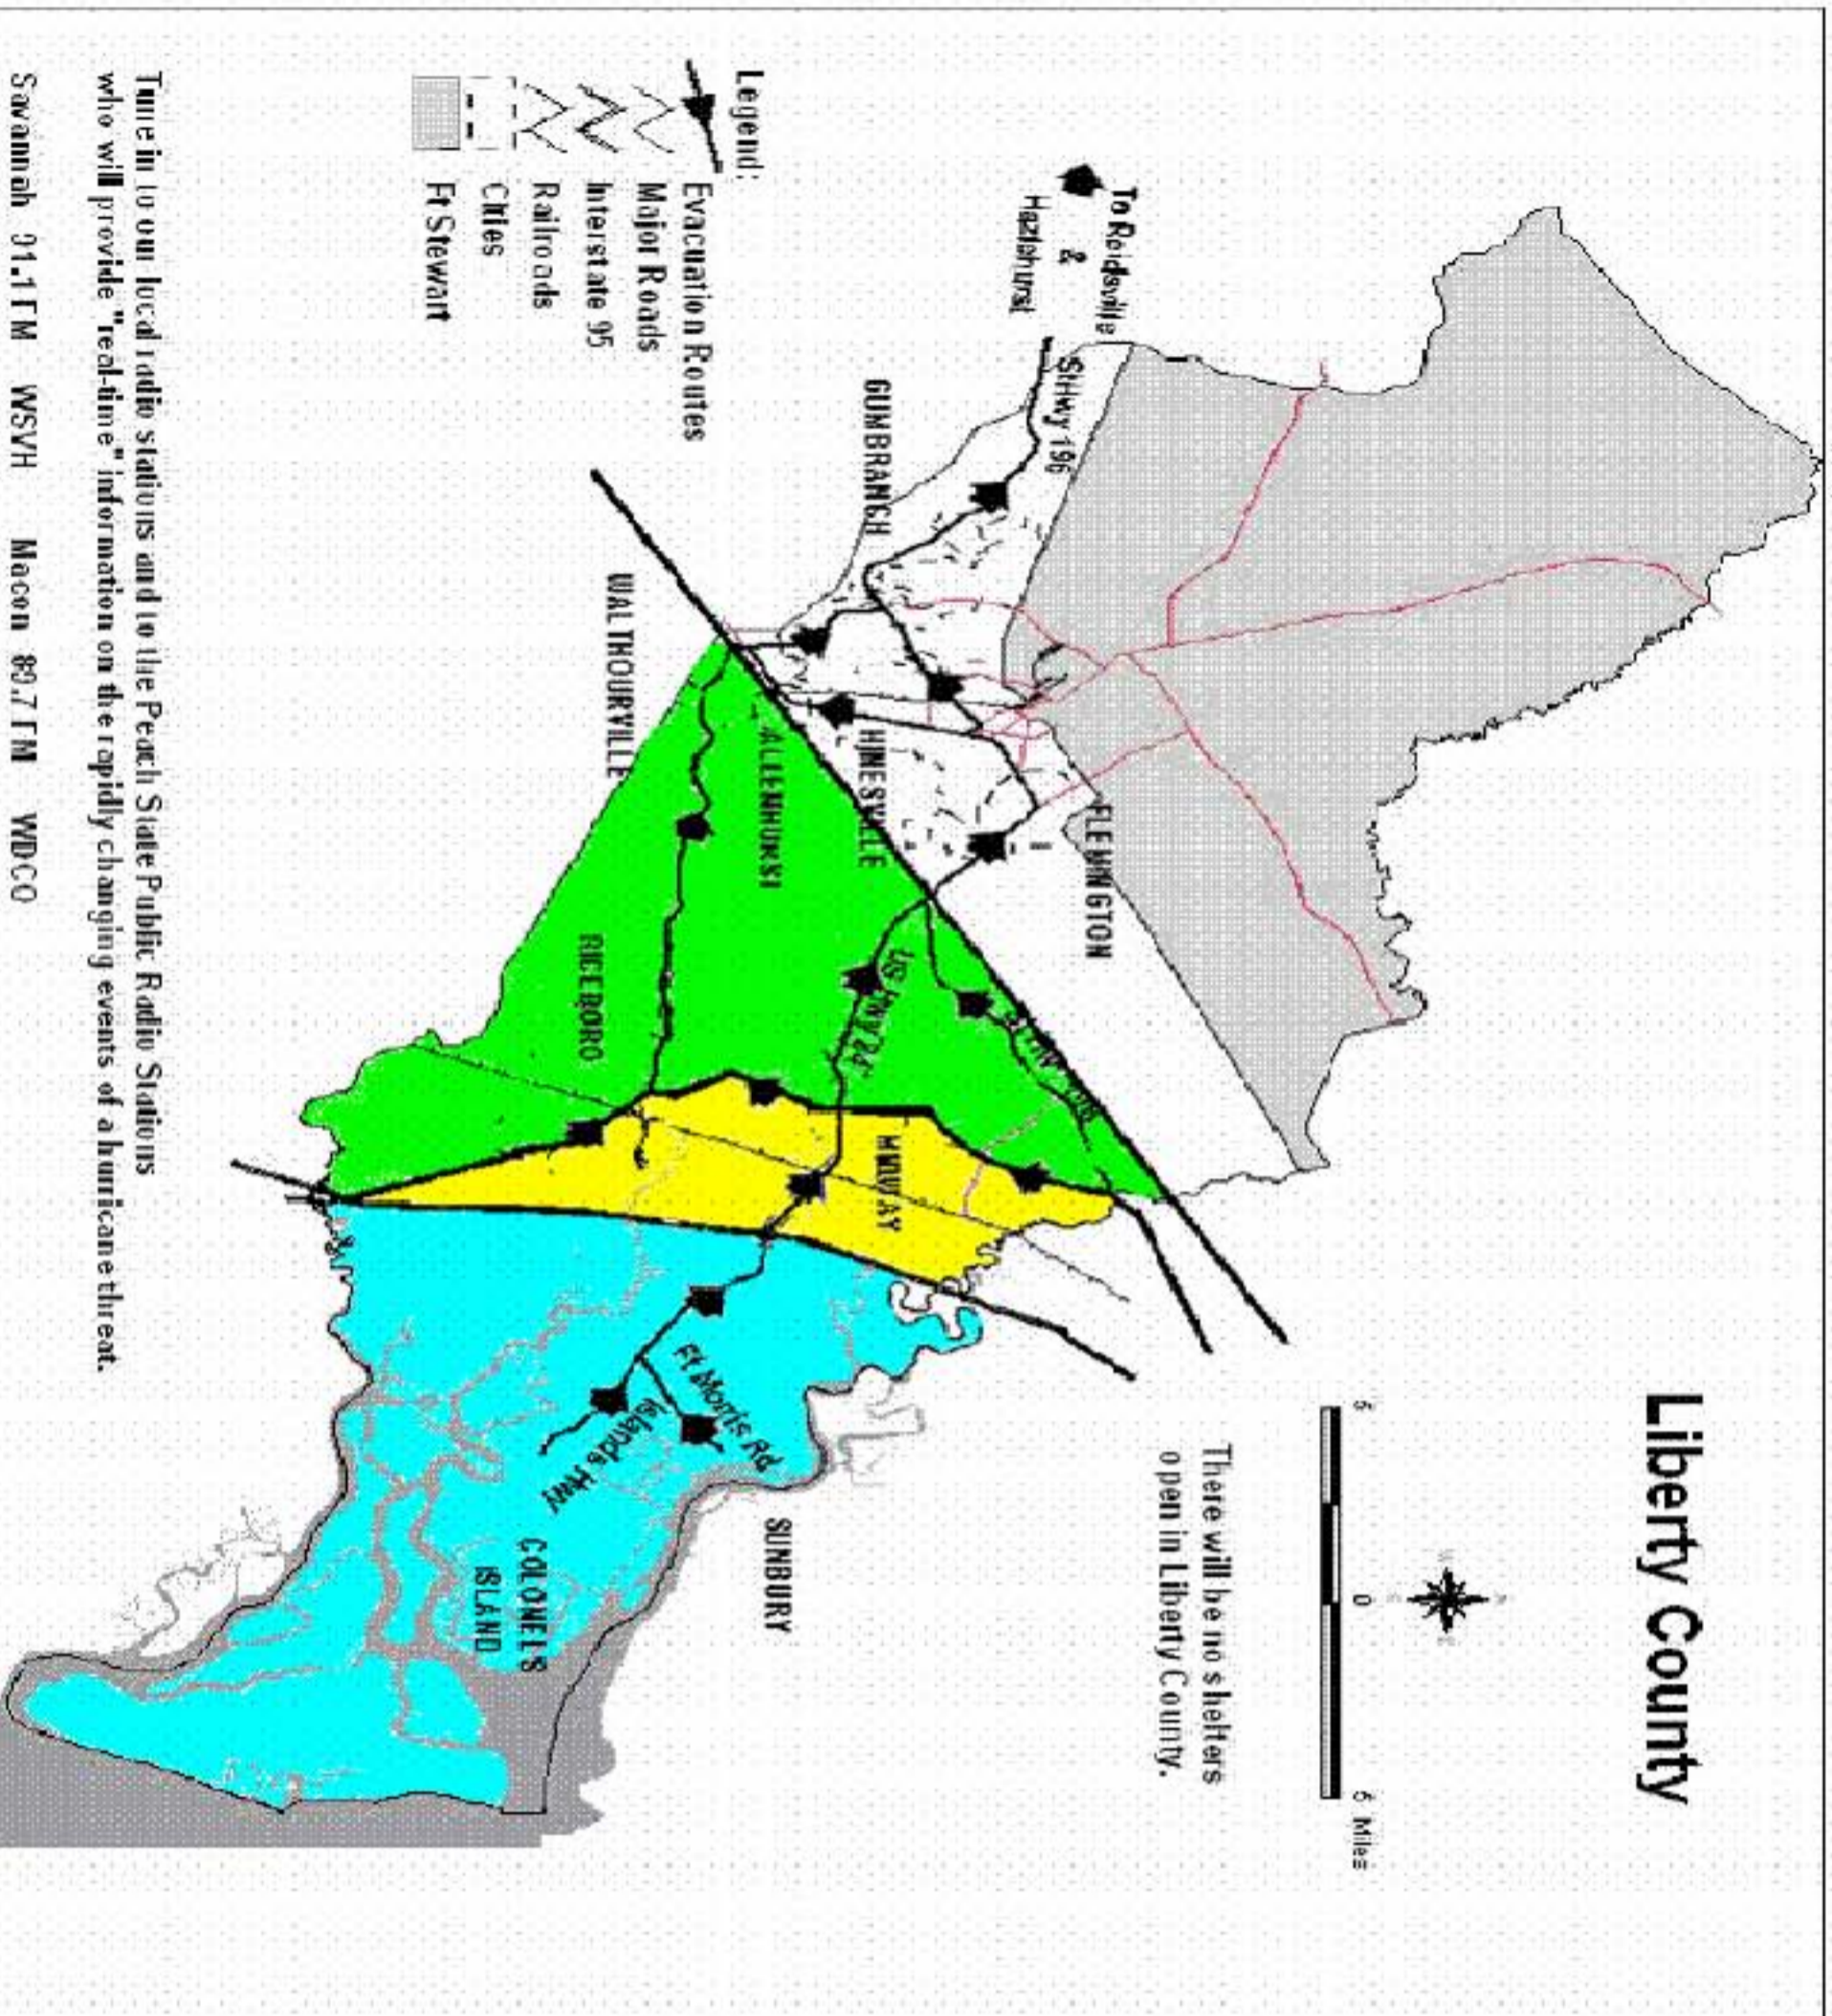

# Liberty County Evacuation Routes

<u>Area Where You Live</u>	<u>Route and Destination</u>
Riceboro, Midway, Hinesville	Nearest route to US Highway 84 East to Georgia 196 to Georgia Highway 144

West to a reception Center in Baxley or Hazlehurst

Sunbury, Colonel's

Nearest route to Island Georgia Highway 38 to U.S. Highway 84 East to Georgia Highway 196 West to Georgia 121

North to the reception center in Reidsville

Time in to our local radio stations and to the Peach State Public Radio Stations who will provide "real-time" information on the rapidly changing events of a hurricane threat.

Savannah 91.1FM WSVH Macon 89.7FM WDCC