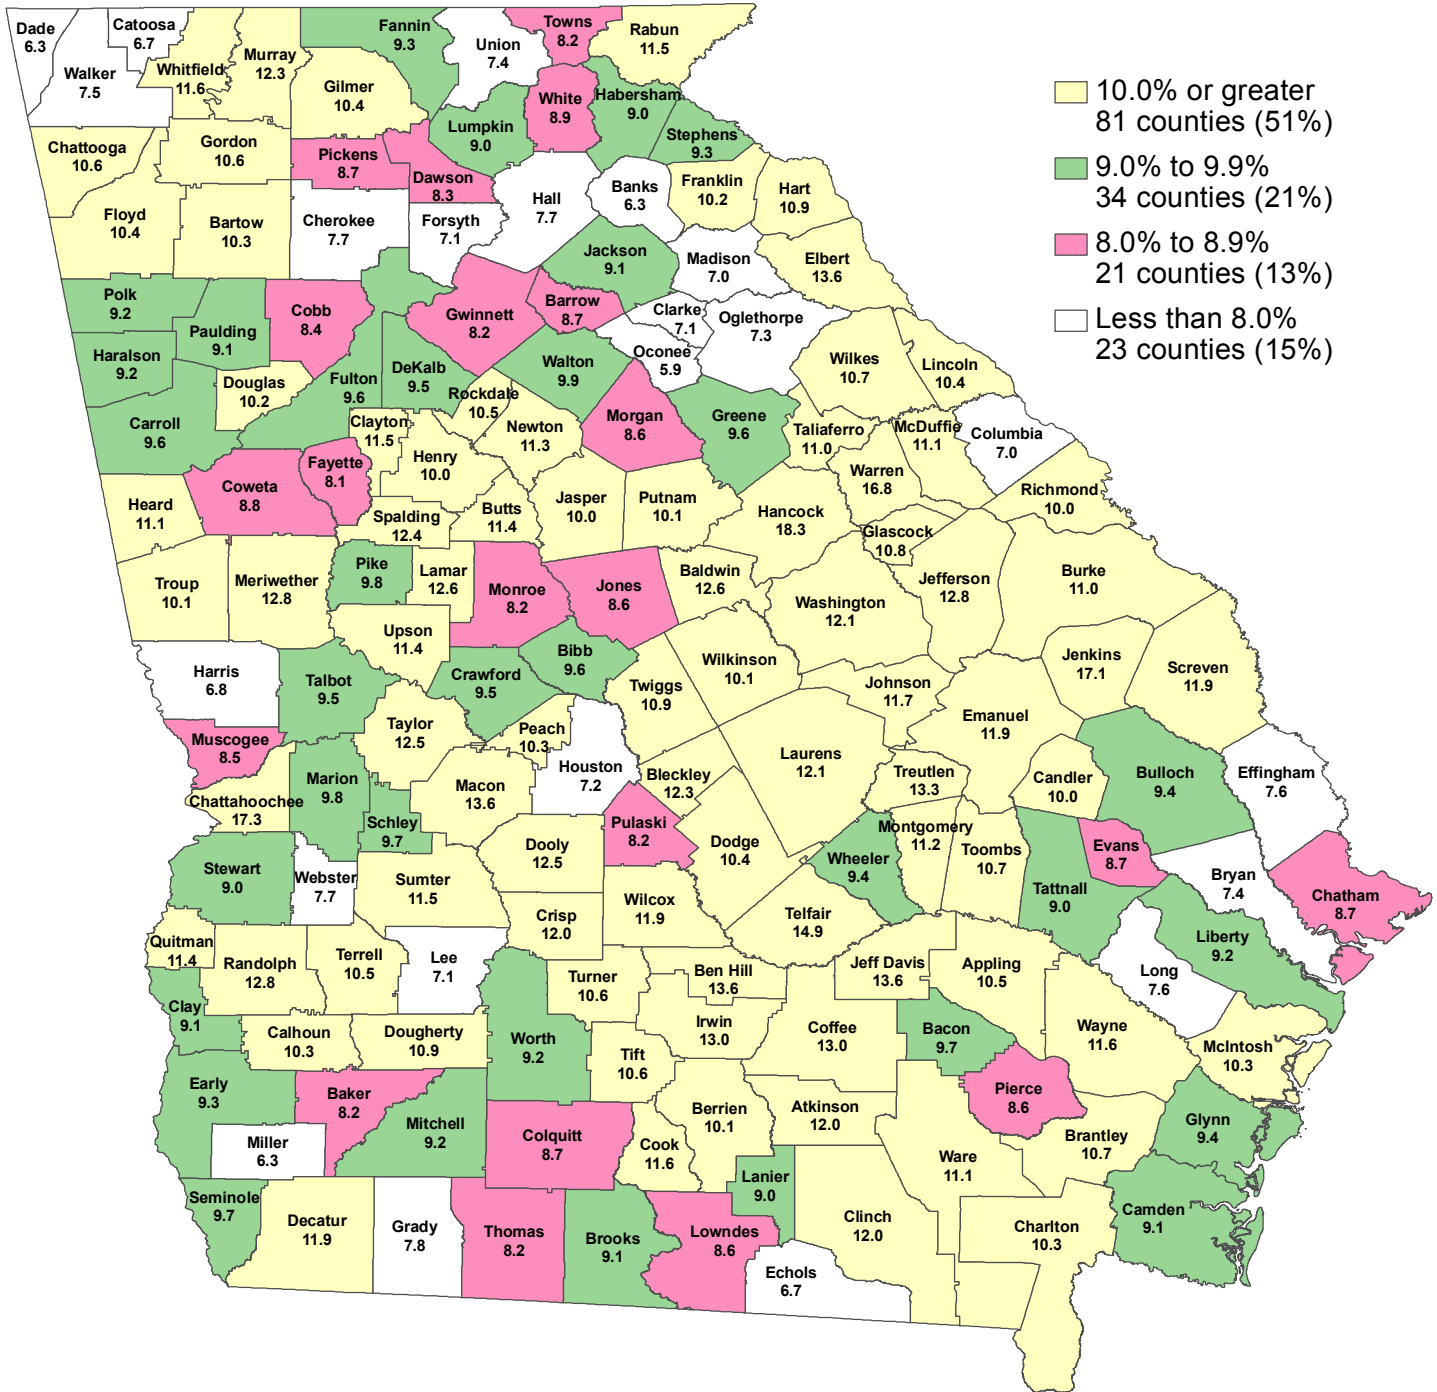

UNEMPLOYMENT RATE BY COUNTIES

NOVEMBER 2011

Georgia's Unemployment Rate: 9.3%
 (not seasonally adjusted)