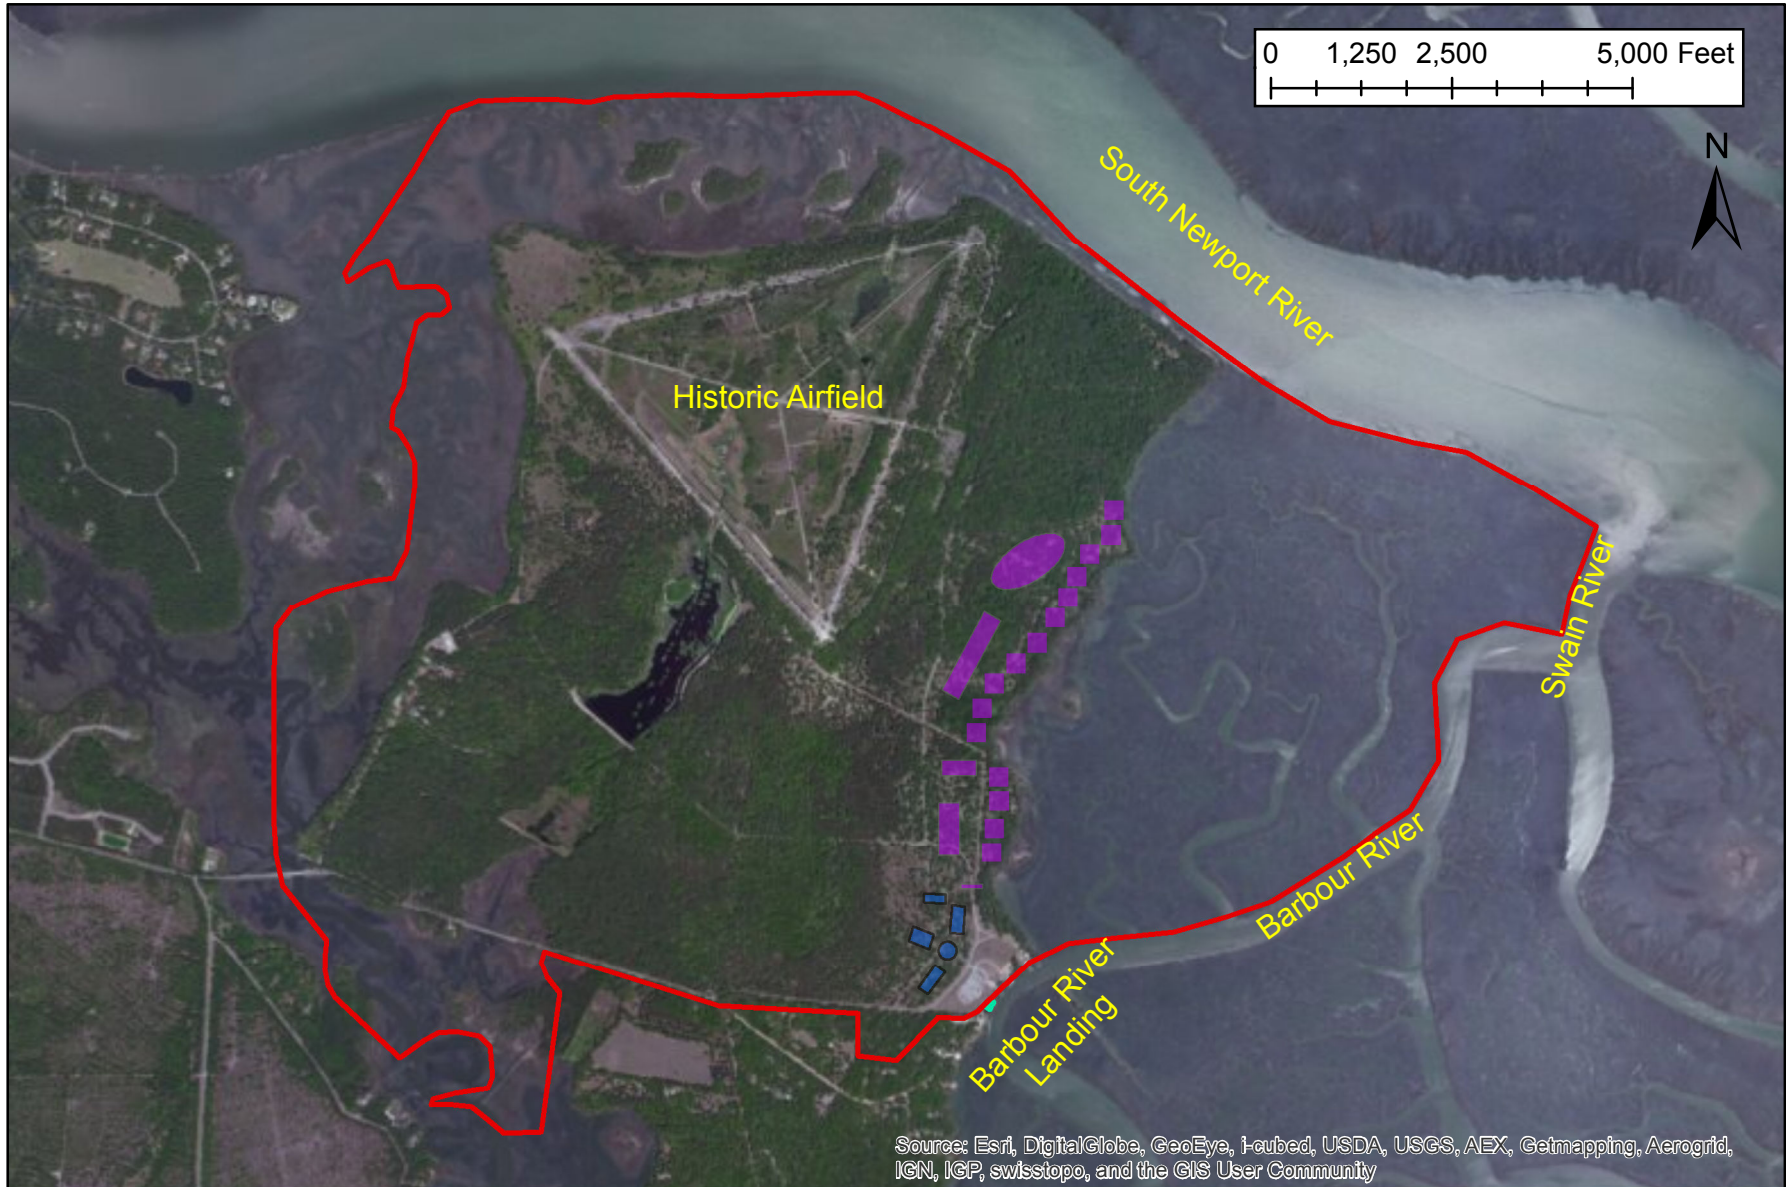

# Harris Neck Land Trust Bubble Plan

## Legend

- Residential Area
- Commercial Area
- Cultural Area
- Refuge Boundry