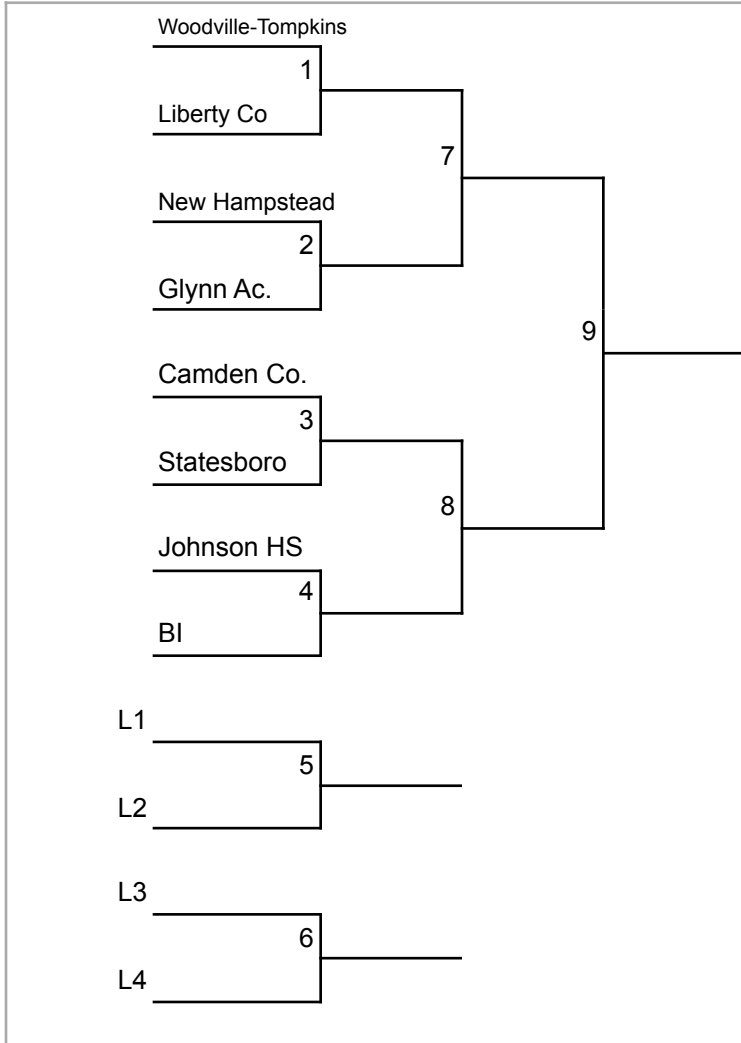

23rd Annual Donell Woods Memorial Tournament Rules

Saturday, January 16, 2016

Brackets

Girls Division