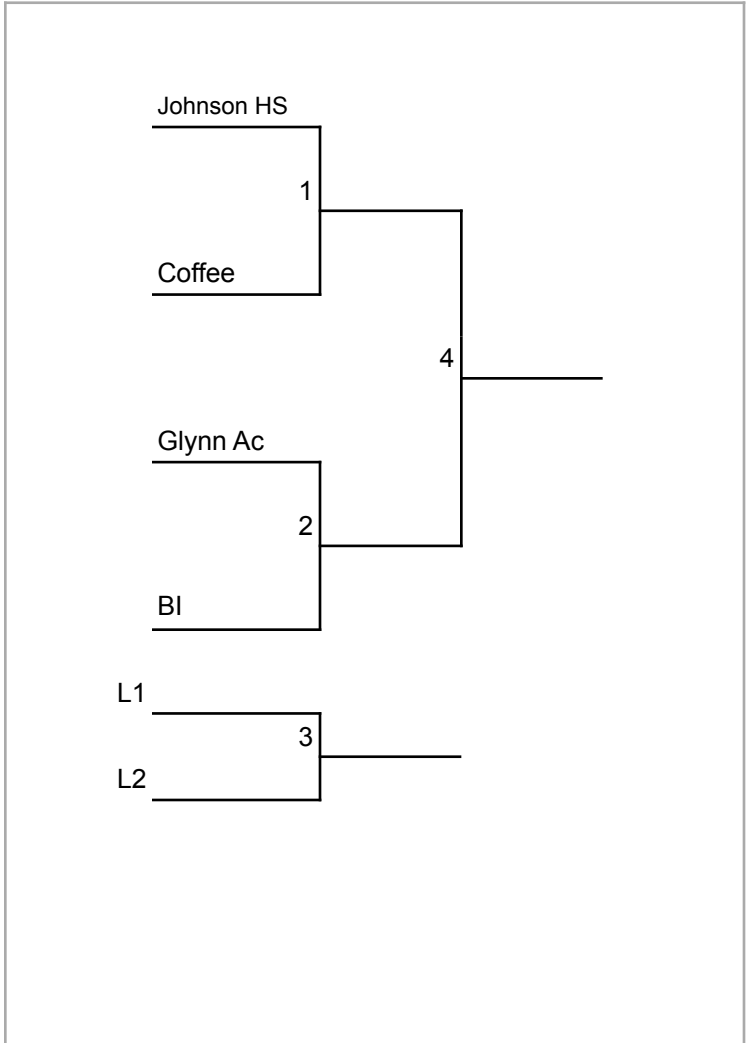

Boys Division

Game Times & Sites

Times	BI Gym	SGMS Gym
10:00 AM	Girls 3	Girls 1
11:15 AM	Girls 4	Girls 2
12:30 PM	Boys 2	Boys 1
1:45 PM	Girls 8	Girls 7
3:00 PM	Girls 6	Girls 5
4:15 PM	Boys 4 (Championship)	Boys 3
5:30 PM	Girls 9 (Championship)